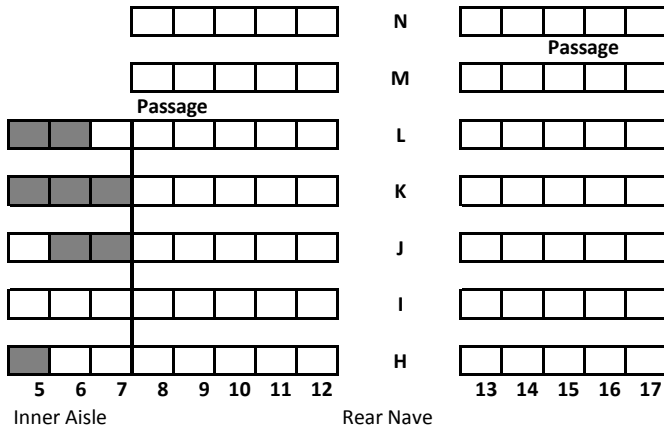

Milverton Church Seating Plan for Concerts

 =No View

11	12	13	14
7	8	9	10
	4	5	6
	1	2	3

Tower Seats (14 chairs)

	13	14	15	16
Q				
P				
O				

South Door

South Aisle

Front Nave

North Aisle