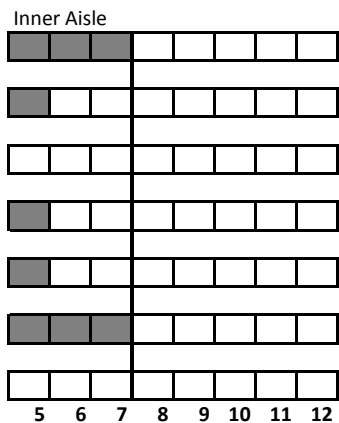

Milverton Church Seating Plan for Concerts

 =No View

11	12	13	14
7	8	9	10
	4	5	6
	1	2	3

Tower Seats (14 chairs)

	13	14	15	16
Q				
P				
O				

South Door

South Aisle

Front Nave