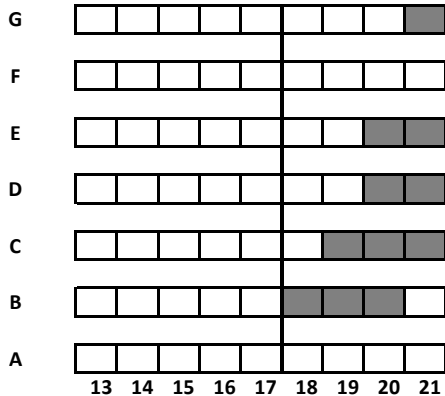

Milverton Church Seating Plan for Concerts

 =No View

11	12	13	14
7	8	9	10
	4	5	6
	1	2	3

Tower Seats (14 chairs)

	13	14	15	16
Q				
P				
O				

South Door

South Aisle

Front Nave